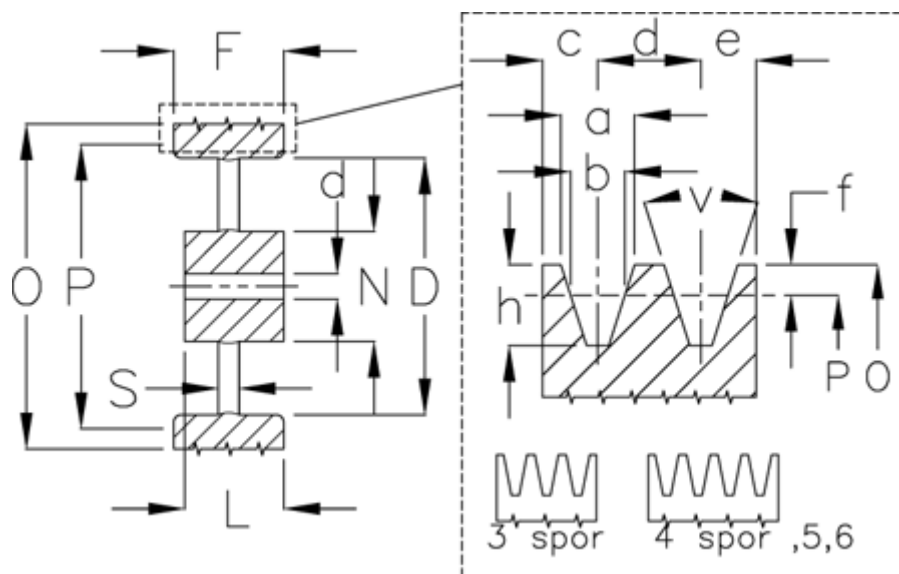

Article number: 60410140006

Description: V-belt pulley, no bore B 400/6

Measures

D	= 358	S	= 28
d	= 25	Type	= B
F	= 120.0		
L	= 100		
N	= 120		
Number of ribs	= 6		
O	= 407.0		
P	= 400		